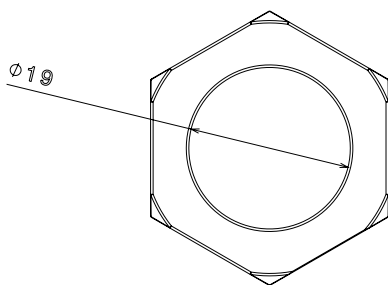

PRODUCT CODE: PMB25B
PVC SCREWED MALE BUSH

DESCRIPTION

25mm PVC Screwed Male Bush

FINISH

Black

MATERIAL

PVC

PACKAGING

Packed in qty 100

ADDITIONAL NOTES

Manufactured to BS4607 part 1

Isometric view

Top view

25MM PVC CONDUIT THREAD

Side view