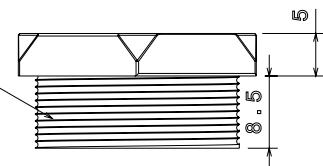

Packed in qty 100

ADDITIONAL NOTES

Manufactured to BS4607 part 1

Isometric view

Top view

25MM PVC CONDUIT THREAD

Side view